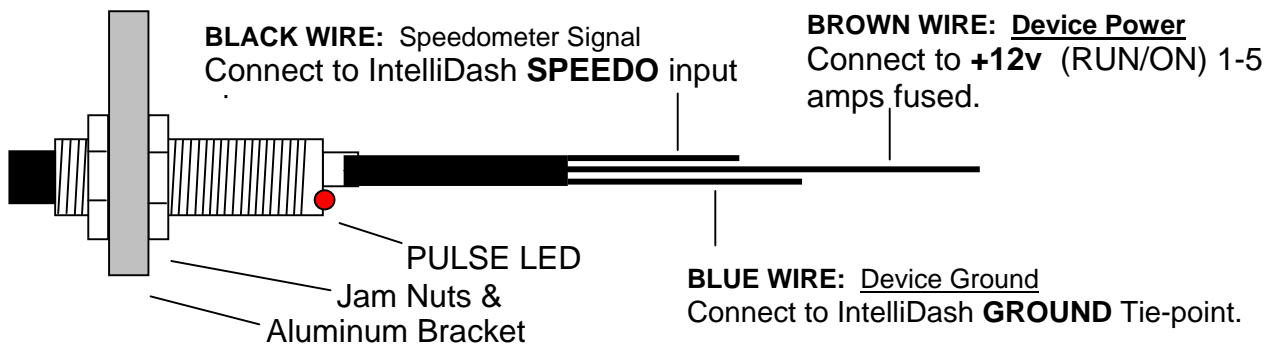

Information found on page 2 of the SPD-IND-1 installation instructions.

Inductive Magnetic Speedometer Sender

If you require additional assistance during any point of your installation, please contact us at 517.676.0589 or email at info@remarkind.com